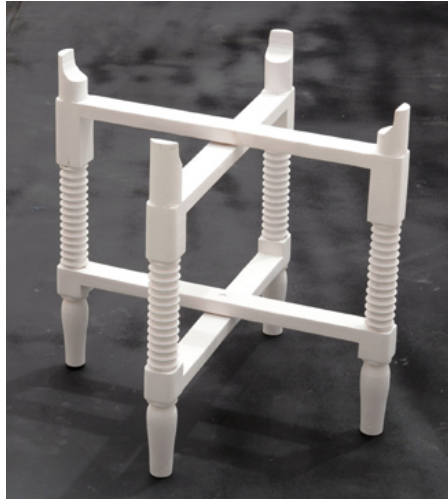

TRAY BASES

RIFFEL

WOODEN FOLDING BASE
With 4 legs.
Massive wood.
White or ebony stained.

MORA

WOODEN FOLDING BASE
With 4 legs.
Massive wood.
Painted black.

TRAY BASE RIFFEL D45RW

Ø 45 x H 45 cm, white, Unit: 1 piece
suitable for tray Ø 50 cm

TRAY BASE RIFFEL D45RN

Ø 45 x H 45 cm, ebony, Unit: 1 piece
suitable for tray Ø 50 cm

TRAY BASE RIFFEL D50RW

Ø 50 x H 45 cm, white, Unit: 1 piece
suitable for tray Ø 55 cm

TRAY BASE RIFFEL D50RN

Ø 50 x H 45 cm, ebony, Unit: 1 piece
suitable for tray Ø 55 cm

TRAY BASE RIFFEL D55RW

Ø 55 x H 45 cm, white, Unit: 1 piece
suitable for tray Ø 60 cm

TRAY BASE RIFFEL D55RN

Ø 55 x H 45 cm, ebony, Unit: 1 piece
suitable for tray Ø 60 cm

TRAY BASE RIFFEL D60RW

Ø 60 x H 45 cm, white, Unit: 1 piece
suitable for tray Ø 65 cm

TRAY BASE RIFFEL D60RN

Ø 60 x H 45 cm, ebony, Unit: 1 piece
suitable for tray Ø 65 cm

TRAY BASE RIFFEL D65RW

Ø 65 x H 45 cm, white, Unit: 1 piece
suitable for tray Ø 70 cm